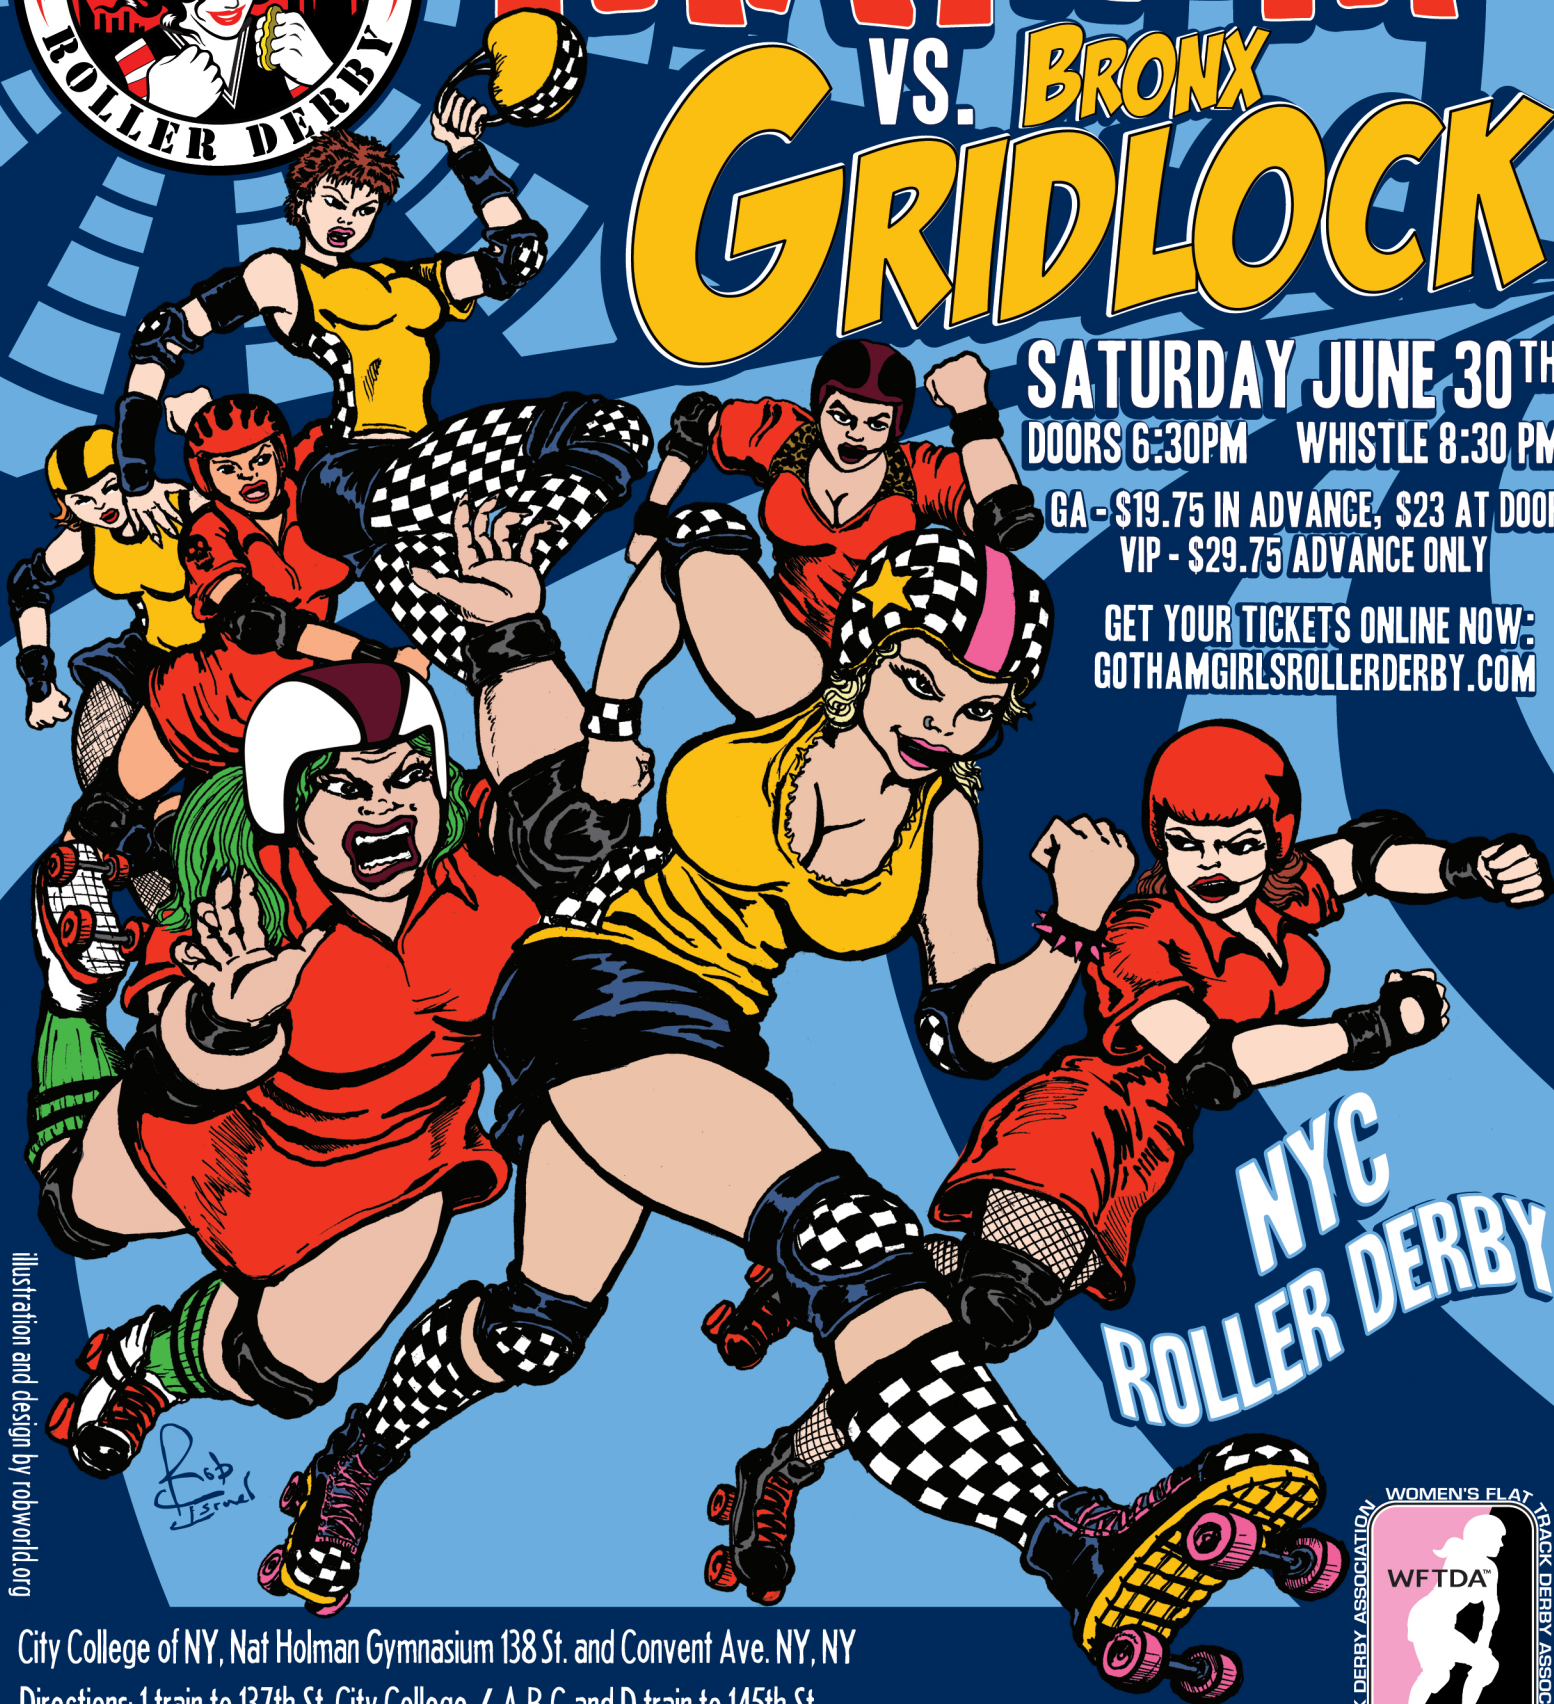

MANHATTAN MAYHEM

VS. BRONX GRIDLOCK

SATURDAY JUNE 30TH
DOORS 6:30PM WHISTLE 8:30 PM

GA - \$19.75 IN ADVANCE, \$23 AT DOOR
VIP - \$29.75 ADVANCE ONLY

GET YOUR TICKETS ONLINE NOW:
GOTHAMGIRLSROLLERDERBY.COM

NYC ROLLER DERBY

Illustration and design by robworld.org

City College of NY, Nat Holman Gymnasium 138 St. and Convent Ave. NY, NY

Directions: 1 train to 137th St. City College / A B C and D train to 145th St.